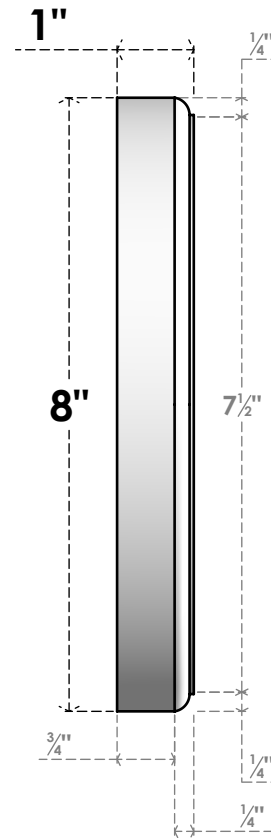

ROSP080X080X100GRY08

8"W X 8"H X 1"P STANDARD GRAYSON STAR ROSETTE WITH ROUNDED EDGE, ARCHITECTURAL GRADE PVC

FRONT

SIDE

EKENA MILLWORK
2300 WEST MAIN ST.
CLARKSVILLE, TX 75426
TOLL FREE: 866-607-0453
WWW.EKENAMILLWORK.COM

NOTES

1. INSTALLATION TO BE COMPLETED IN ACCORDANCE WITH MANUFACTURER'S SPECIFICATIONS.
2. DRAWING MAY NOT BE TO SCALE
3. THIS DRAWING IS INTENDED FOR DESIGN AND PLANNING PURPOSES ONLY.
4. ALL INFORMATION CONTAINED HEREIN WAS CURRENT AT THE TIME OF DEVELOPMENT BUT MUST BE REVIEWED AND APPROVED BY THE PRODUCT MANUFACTURER TO BE CONSIDERED ACCURATE.
5. ARCHITECTURAL GRADE PVC PRODUCTS ARE MADE FROM EXPANDED CELLULAR PVC AND COME NATURALLY WHITE BUT MAY BE PAINTED