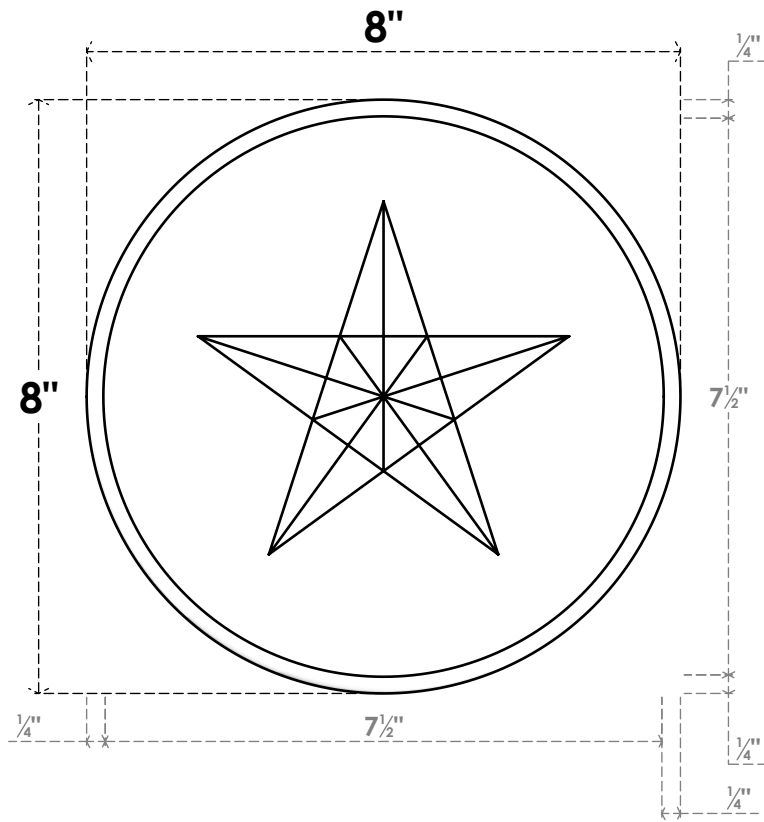

ROSP080X080X100GRY08

8"W X 8"H X 1"P STANDARD GRAYSON STAR ROSETTE WITH ROUNDED EDGE, ARCHITECTURAL GRADE PVC

FRONT

SIDE

EKENA MILLWORK
2300 WEST MAIN ST.
CLARKSVILLE, TX 75426
TOLL FREE: 866-607-0453
WWW.EKENAMILLWORK.COM